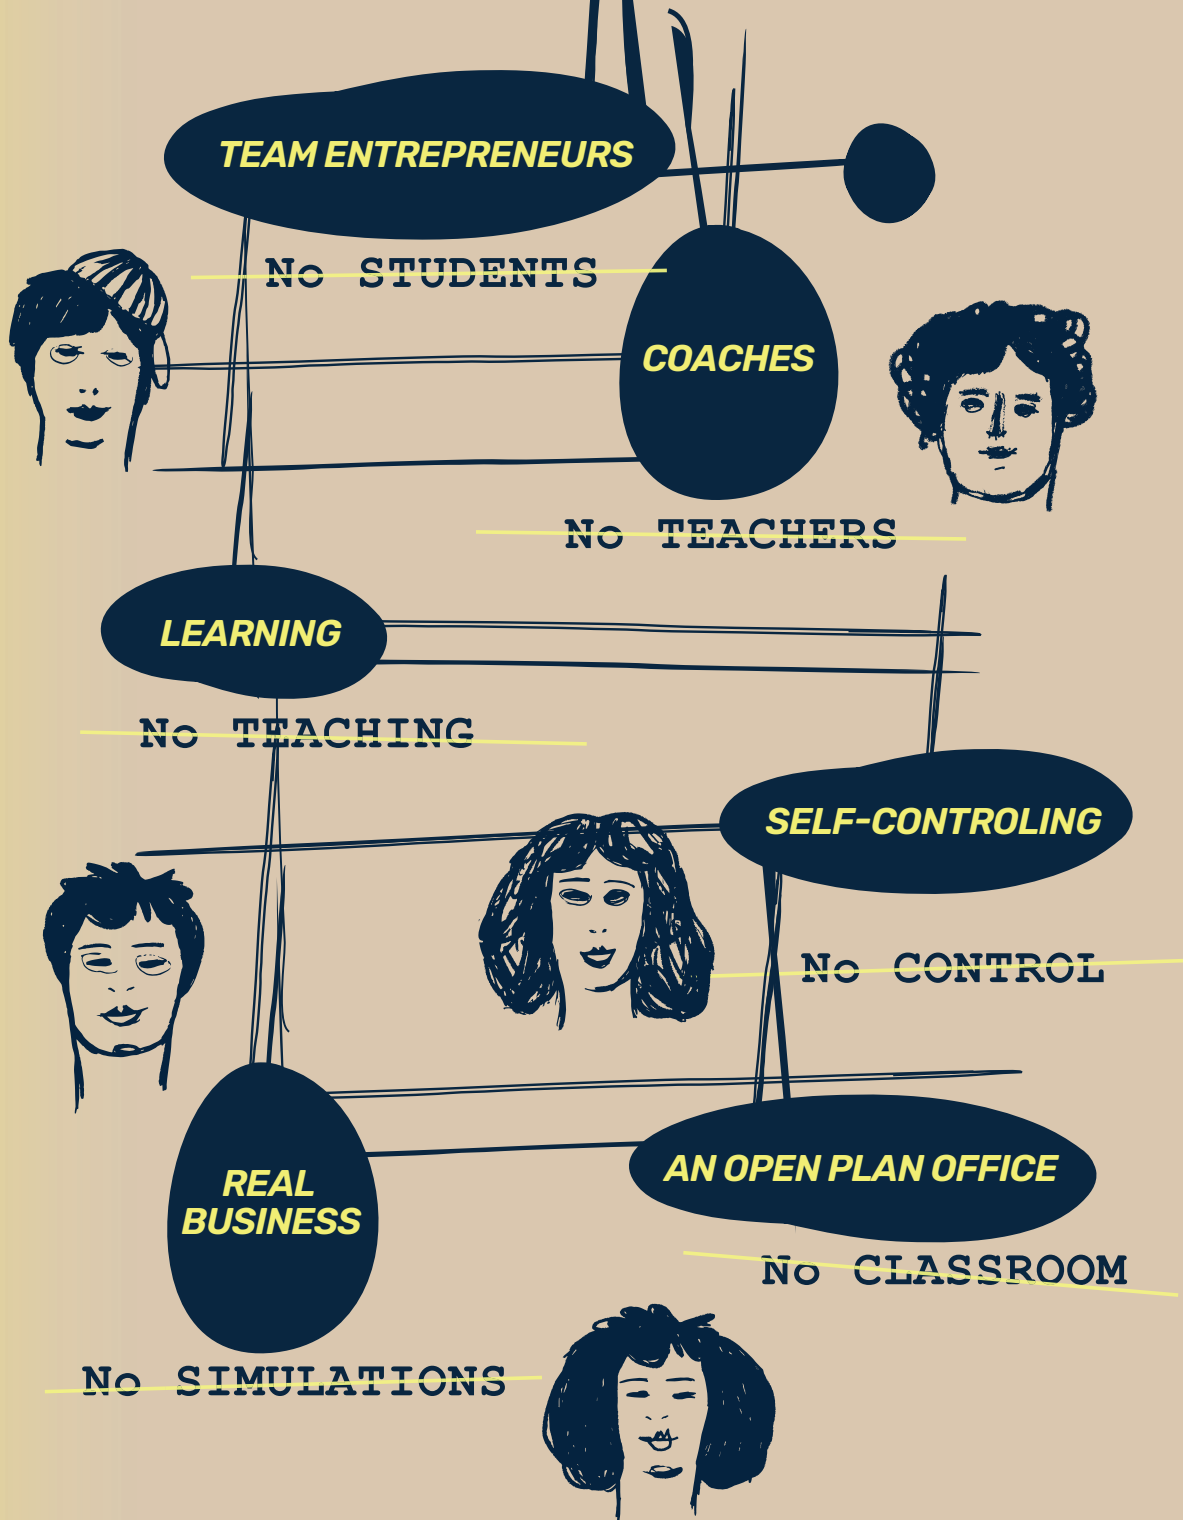

If you think it is possible to learn by working and workwhilst learning, then LEINN is the right path for you.

***Learn by Doing,
in a Team and
Traveling the
World***

Methodology LEINN

Is it YOU?

If you are between 17 and 25 years old, you want to take on the world, dream and don't ever settle, then this is the place for you.